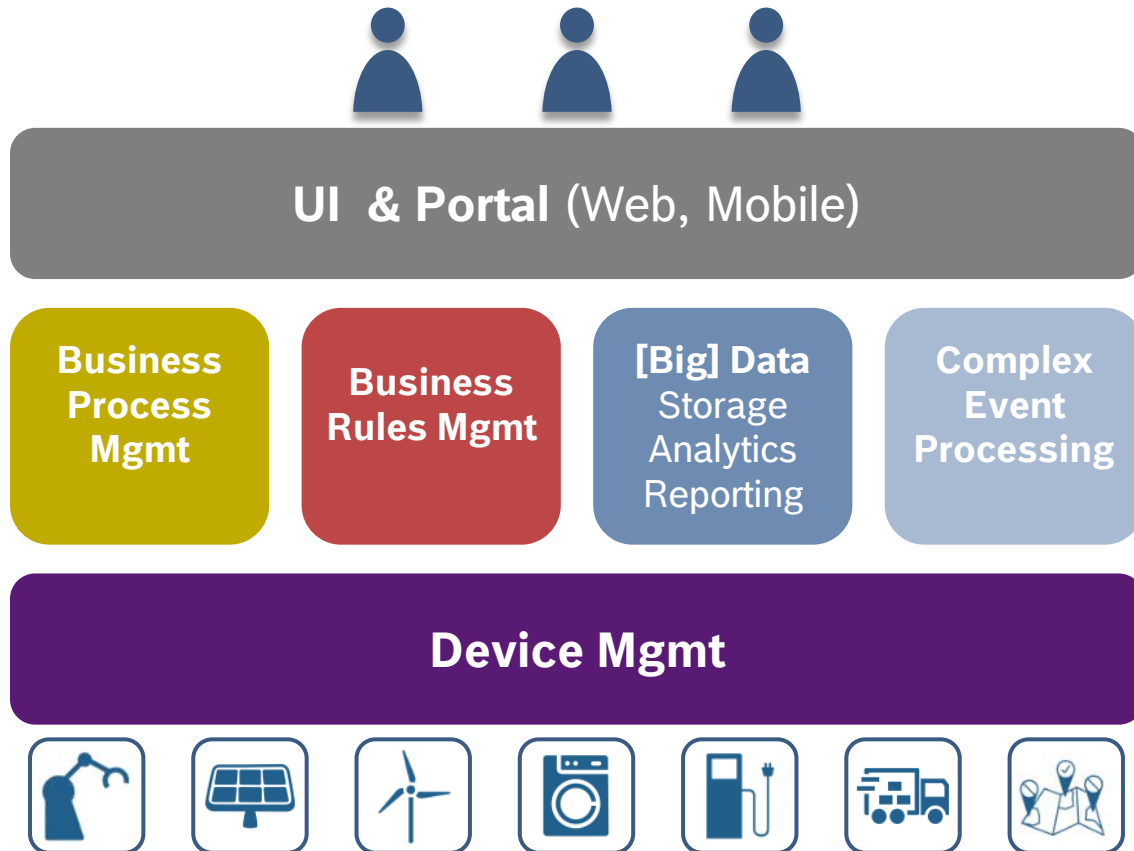

Example: Crowd management

- Automatically detects presence of people
- Manages peaks and avoids congestions

Example: Fleet management

- Improved traffic flow
- Service time optimization
- Better resource planning

Example: mobility app M3.0

- Routing assistance
- Easy use of public transport
- Real time information

Manufacturing – Service Portal

Machine Operator

- One portal for all maintenance applications
- Integration of existing processes and systems
- Comprehensible and accurate accounting of warranty services

Enterprise

- Maximize uptime
- Better planning of maintenance activities
- Use maximum lifetime of spare parts and products
- Increased productivity

Machines & Components

- Real-time compilation of machine and sensor data
- Rule-based analysis of machine data to create mal-function prognosis
- Mapping of maintenance processes

Service Partner

- Optimize services offered for customers
- Revenue through new services
- Increase margins by offering services remotely

Required Software Capabilities

The Bosch IoT Software Suite 1.5

M2M Machine2Machine (Device Management)