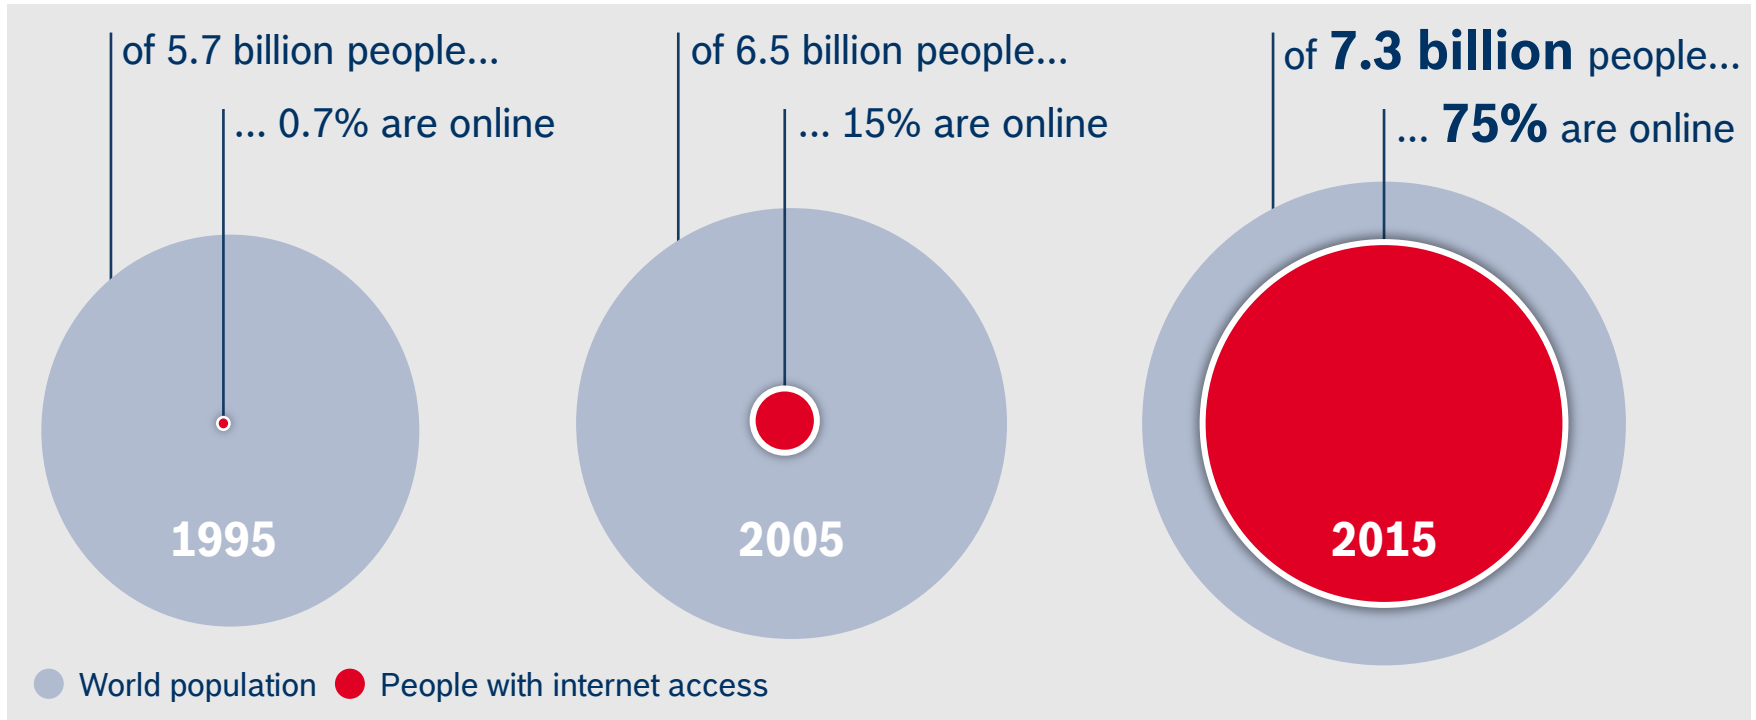

... a highly connected world